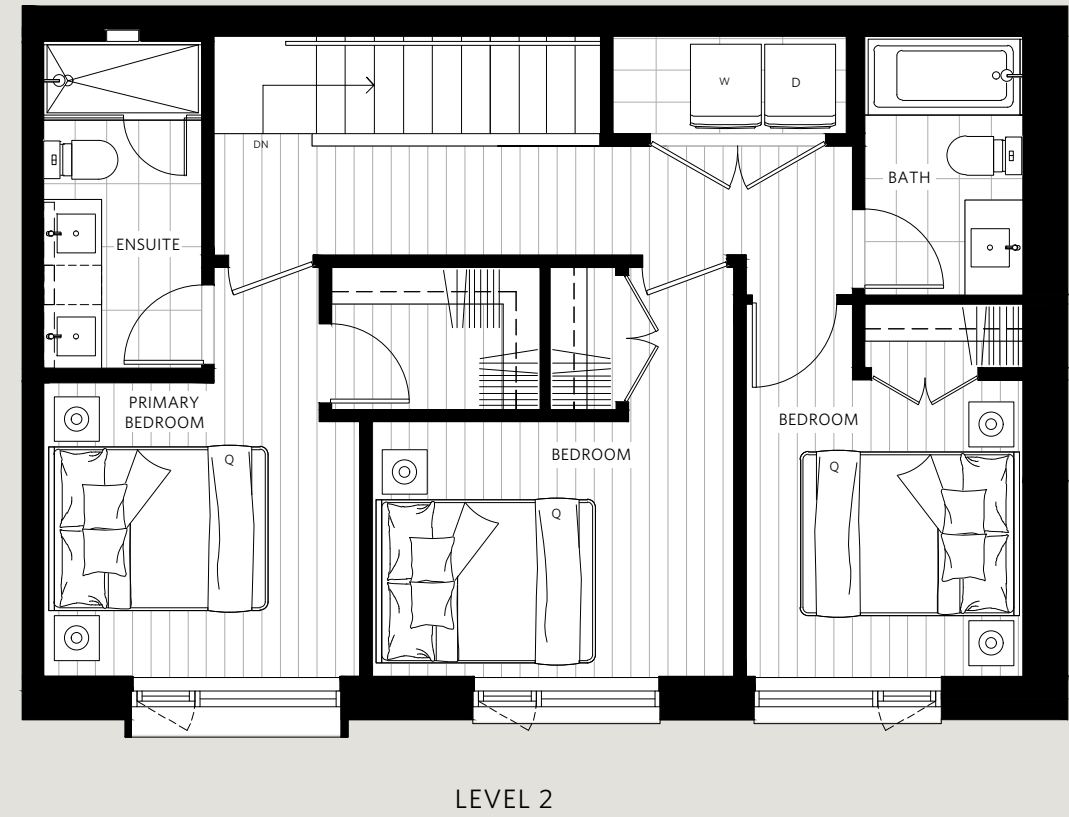

3 BEDROOM
2.5 BATHROOM

Interior 1356 sqft | Exterior 143 sqft

DEBUT

Marketing collateral such as floor plans, material specifications, and site conditions are solely for illustrative purposes only and may vary from the completed development. Dimensions, sizes, specifications, layouts and materials are approximate only and subject to change without notice. Sales and marketing by Beedie Living Realty Ltd. E. & O.E.