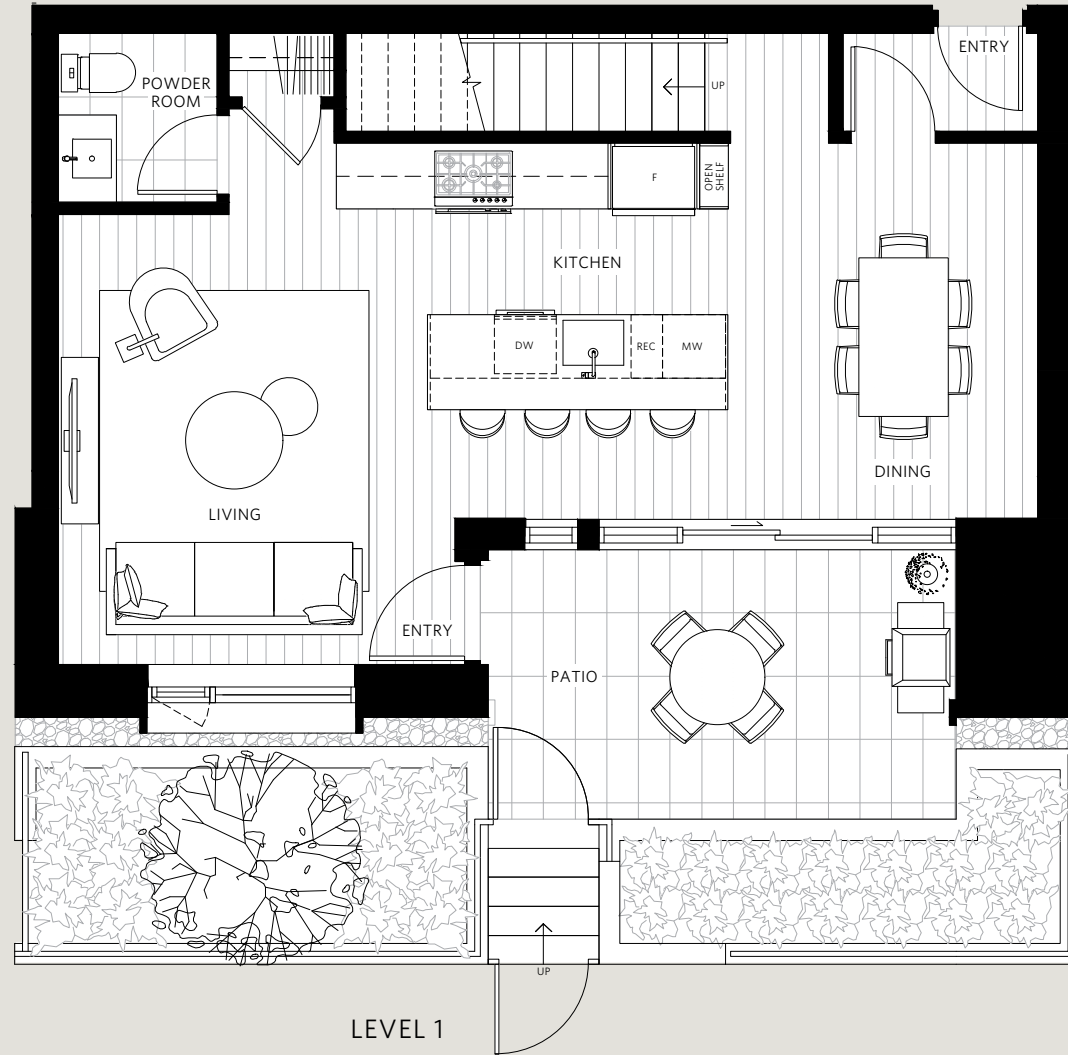

3 BEDROOM
2.5 BATHROOM

Interior 1356 sqft | Exterior 143 sqft

DEBUT

Marketing collateral such as floor plans, material specifications, and site conditions are solely for illustrative purposes only and may vary from the completed development. Dimensions, sizes, specifications, layouts and materials are approximate only and subject to change without notice. Sales and marketing by Beedie Living Realty Ltd. E. & O.E.